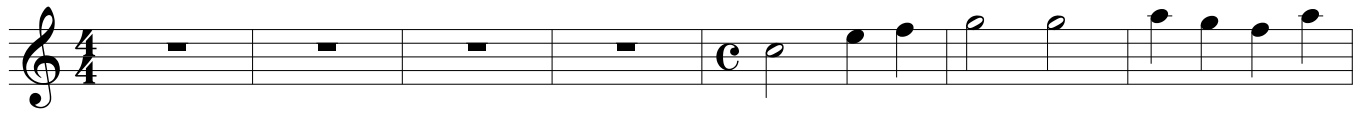

Dolce sentire

Dolce sentire

57

Musical staff 57-63: Treble clef, common time signature. The staff contains eight measures of music. The notes are: G4, A4, B4, C5, D5, E5, F5, G5, A5, B5, C6, D6, E6, F6, G6, A6, B6, C7. There are rests in measures 58, 60, 62, and 63.

64

Musical staff 64-70: Treble clef, common time signature. The staff contains seven measures of music. The notes are: G4, A4, B4, C5, D5, E5, F5, G5, A5, B5, C6, D6, E6, F6, G6, A6, B6, C7. There are rests in measures 65, 67, and 70.

71

Musical staff 71-77: Treble clef, common time signature. The staff contains seven measures of music. The notes are: G4, A4, B4, C5, D5, E5, F5, G5, A5, B5, C6, D6, E6, F6, G6, A6, B6, C7. There are rests in measures 72, 74, and 77.

78

Musical staff 78-81: Treble clef, common time signature. The staff contains four measures of music. The notes are: G4, A4, B4, C5, D5, E5, F5, G5, A5, B5, C6, D6, E6, F6, G6, A6, B6, C7. The final measure (81) contains a whole note G6. The word "rit." is written above the staff in measure 80.