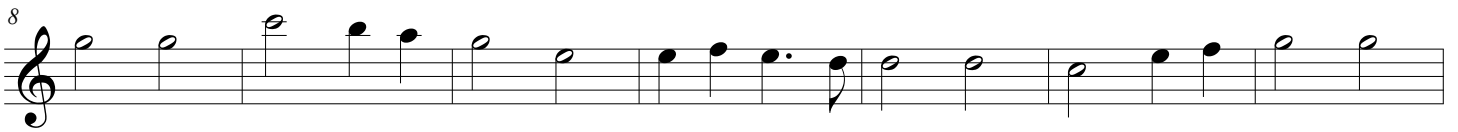

Dolce sentire

Dolce sentire

57

Musical staff 57-63: Treble clef, common time signature. The staff contains eight measures of music. The notes are: G4, A4, B4, C5, D5, E5, F5, G5, A5, B5, C6, D6, E6, F6, G6, A6, B6, C7. There are rests in measures 58, 60, 62, and 63.

64

Musical staff 64-70: Treble clef, common time signature. The staff contains seven measures of music. The notes are: G4, A4, B4, C5, D5, E5, F5, G5, A5, B5, C6, D6, E6, F6, G6, A6, B6, C7. There are rests in measures 65, 67, and 70.

71

Musical staff 71-77: Treble clef, common time signature. The staff contains seven measures of music. The notes are: G4, A4, B4, C5, D5, E5, F5, G5, A5, B5, C6, D6, E6, F6, G6, A6, B6, C7. There are rests in measures 72, 74, and 77.

78

Musical staff 78-81: Treble clef, common time signature. The staff contains four measures of music. The notes are: G4, A4, B4, C5, D5, E5, F5, G5, A5, B5, C6, D6, E6, F6, G6, A6, B6, C7. The final measure (81) contains a whole note G6. The word "rit." is written above the staff in measure 80.